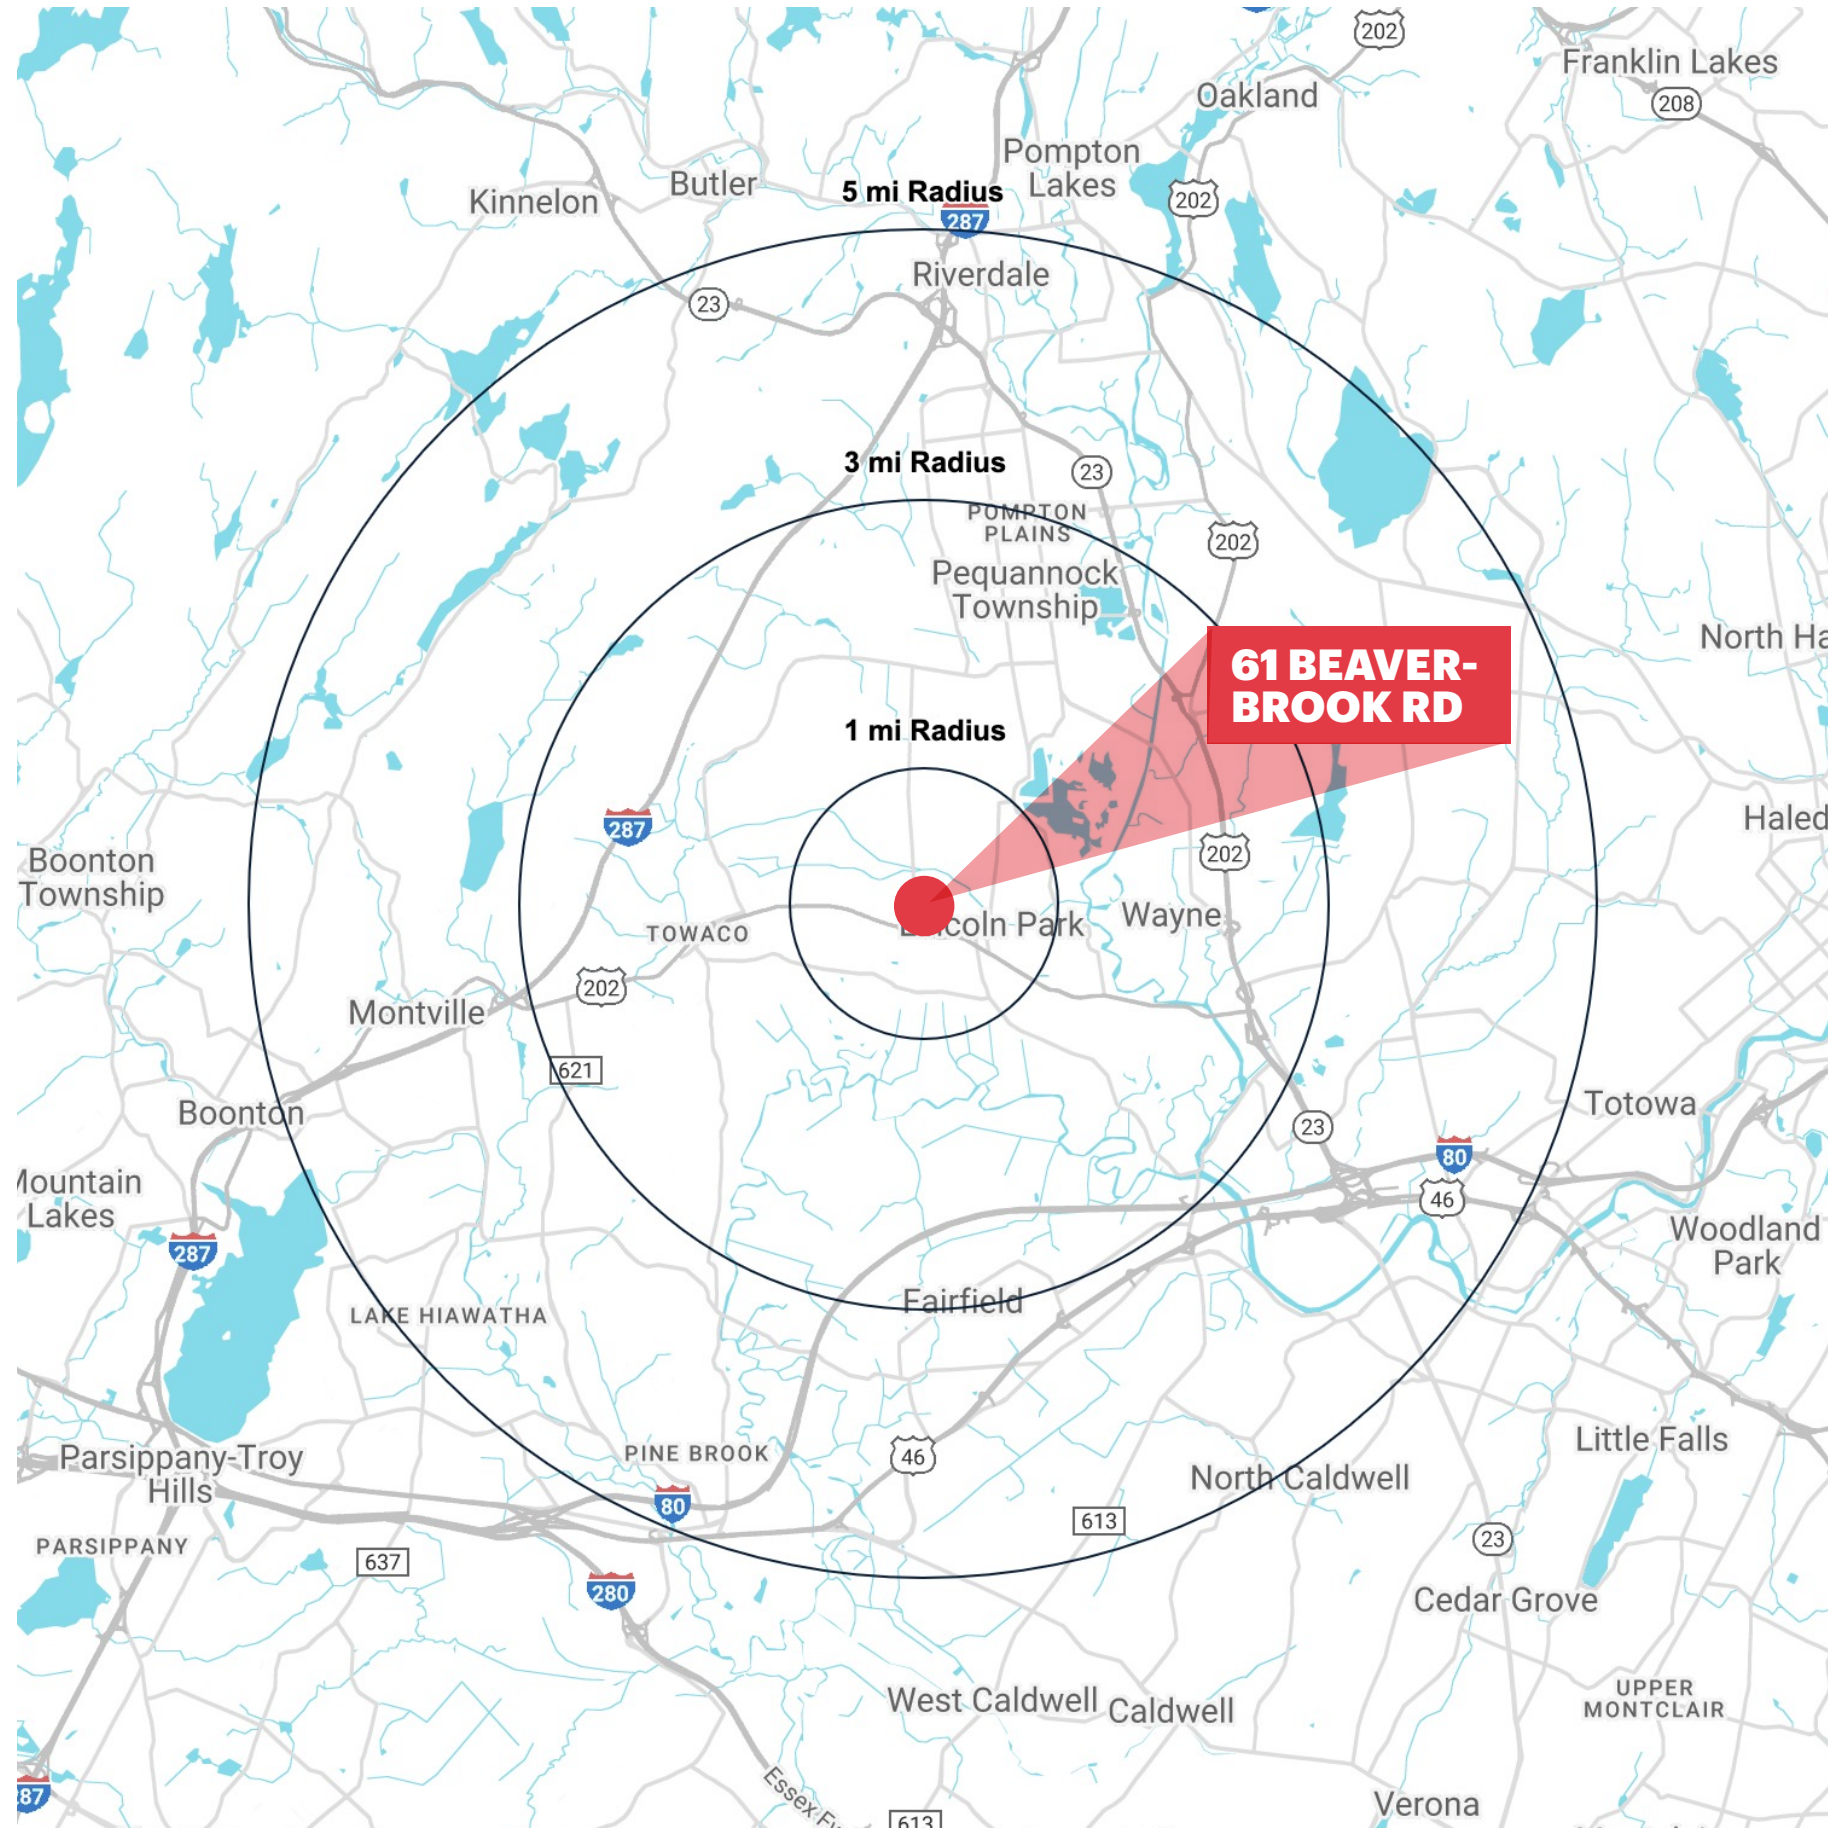

### NEIGHBORS

ShopRite, Walgreens, Anthony Francos Pizza, Supercuts, FedEx, Dunkin', Lincoln Park Train Station, CVS

# LOW-LEVEL AERIAL

**ADDITIONAL PHOTOS**

# DEMOGRAPHICS

## 1 MILE RADIUS

**POPULATION**  
6,745

**HOUSEHOLDS**  
2,775

**MEDIAN AGE**  
46.2

**COLLEGE GRADUATES (Bachelor's +)**  
2,644 - 51.0%

**TOTAL BUSINESSES**  
254

**TOTAL EMPLOYEES**  
1,528

**DAYTIME POPULATION**  
4,837