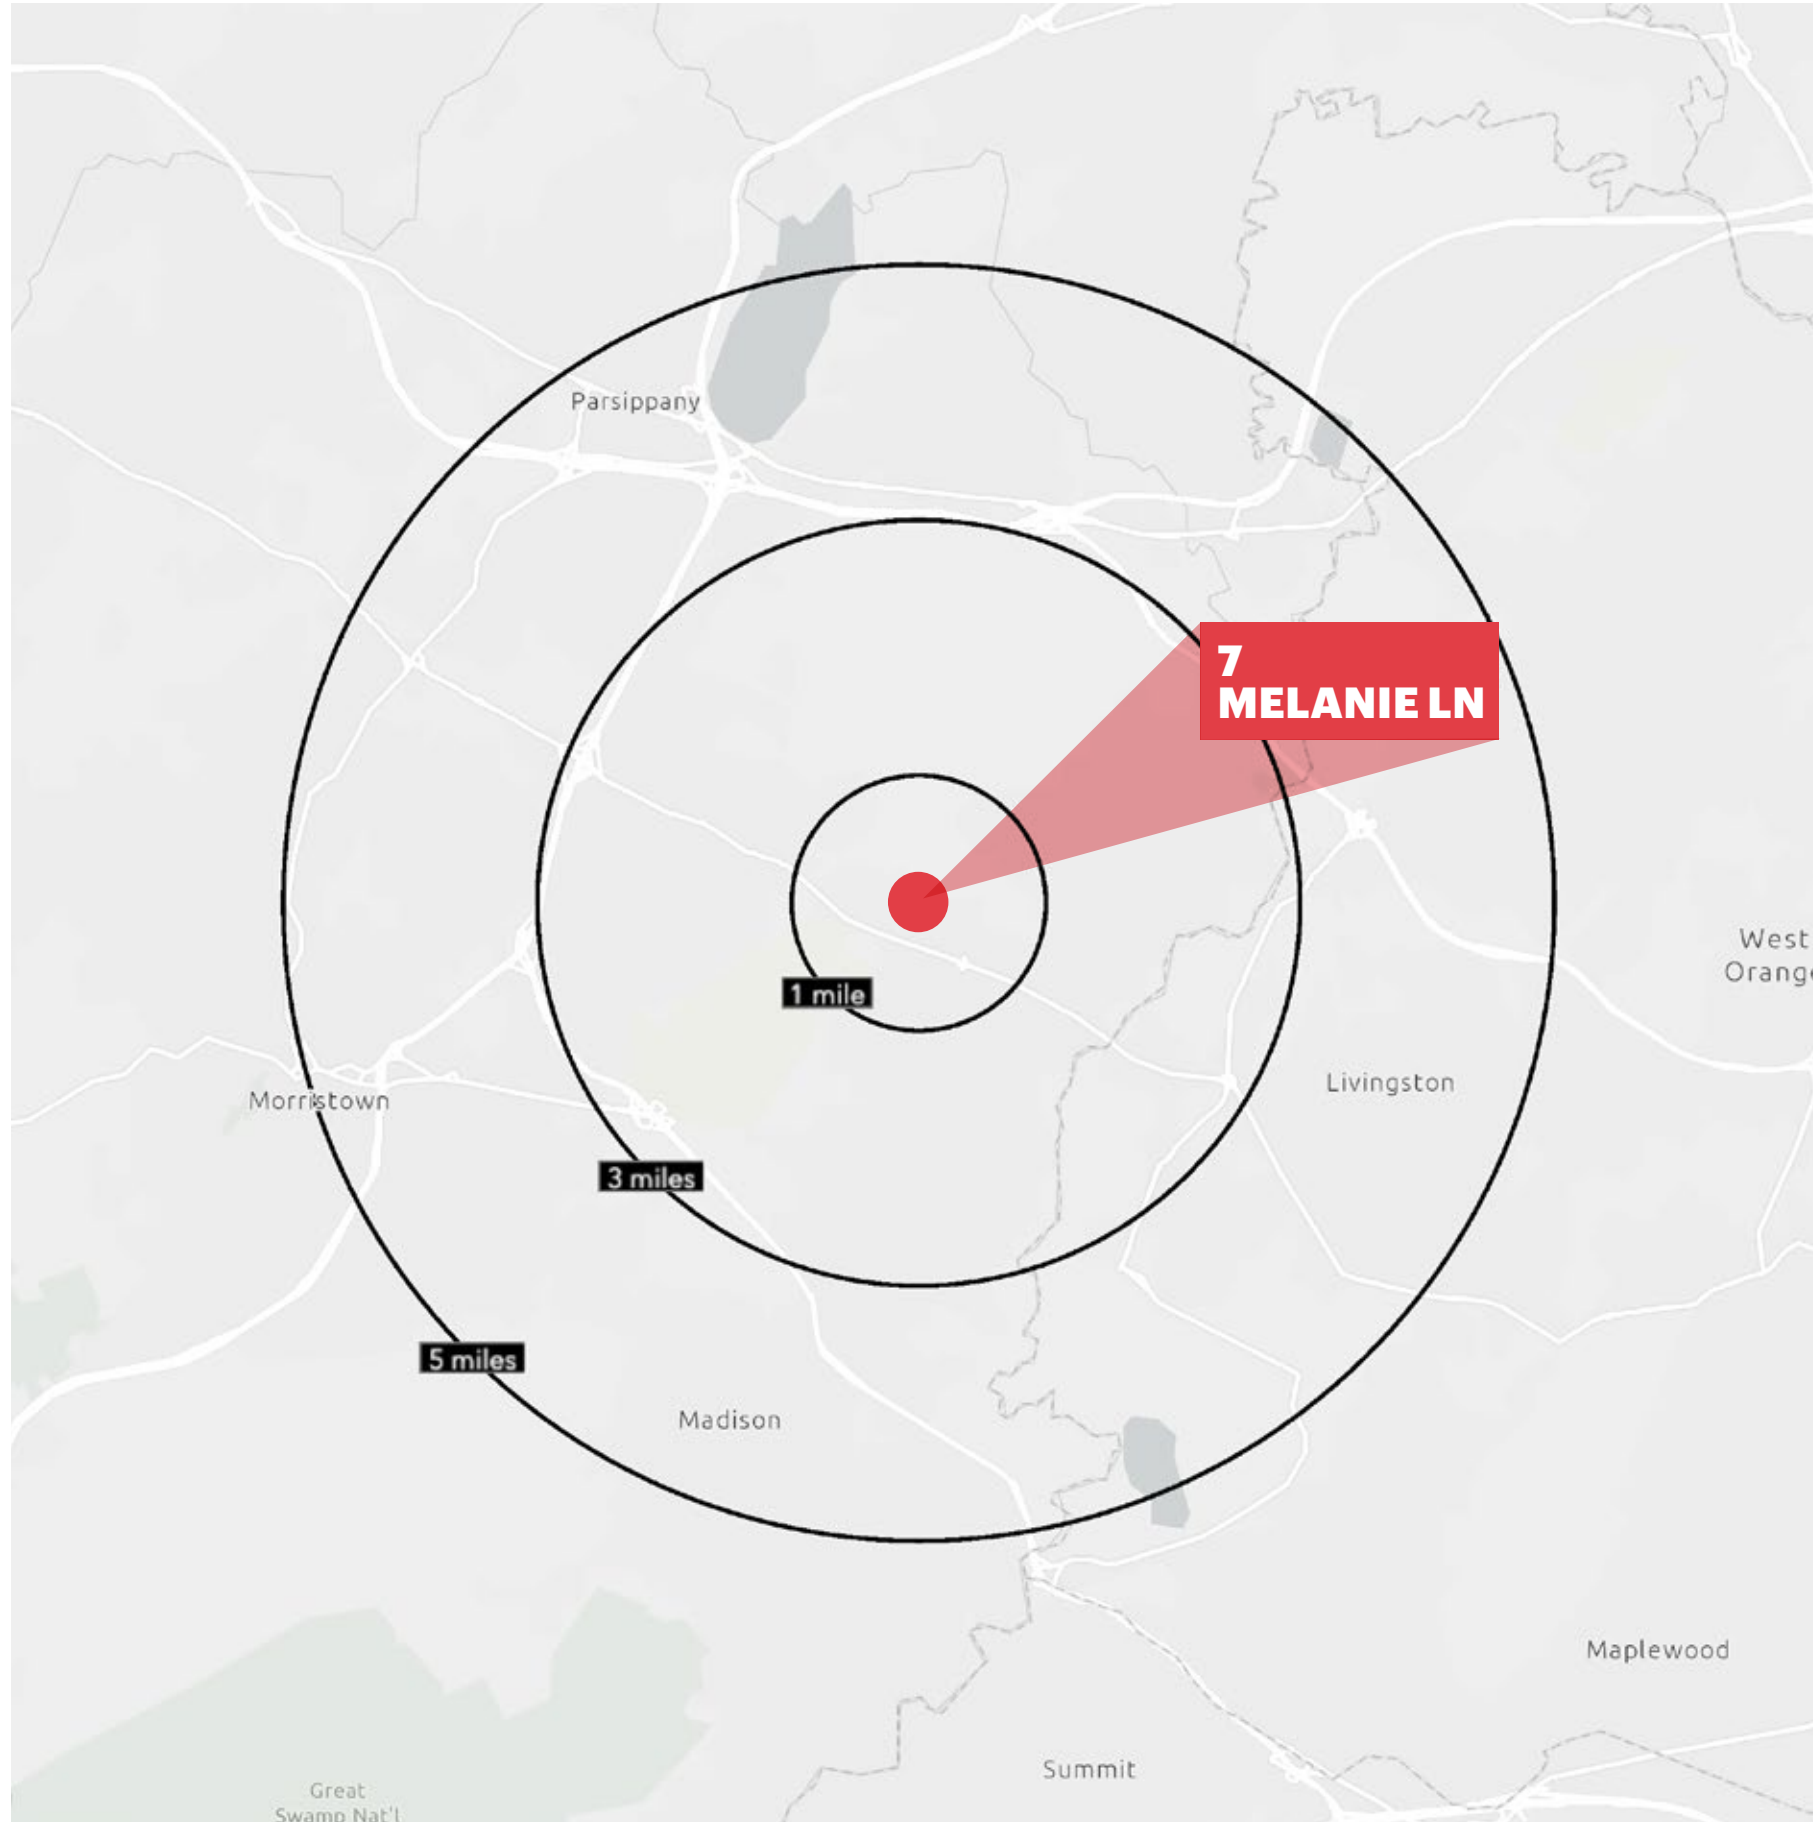

MARKET AERIAL

LOW LEVEL AERIAL

DEMOGRAPHICS

1 MILE RADIUS

POPULATION

2,565

HOUSEHOLDS

981

AVERAGE HOUSEHOLD INCOME

\$193,233

3 MILE RADIUS

POPULATION

35,132

HOUSEHOLDS

13,052

MEDIAN AGE

\$206,519

5 MILE RADIUS

POPULATION

163,590

HOUSEHOLDS

60,728

MEDIAN AGE

41.6