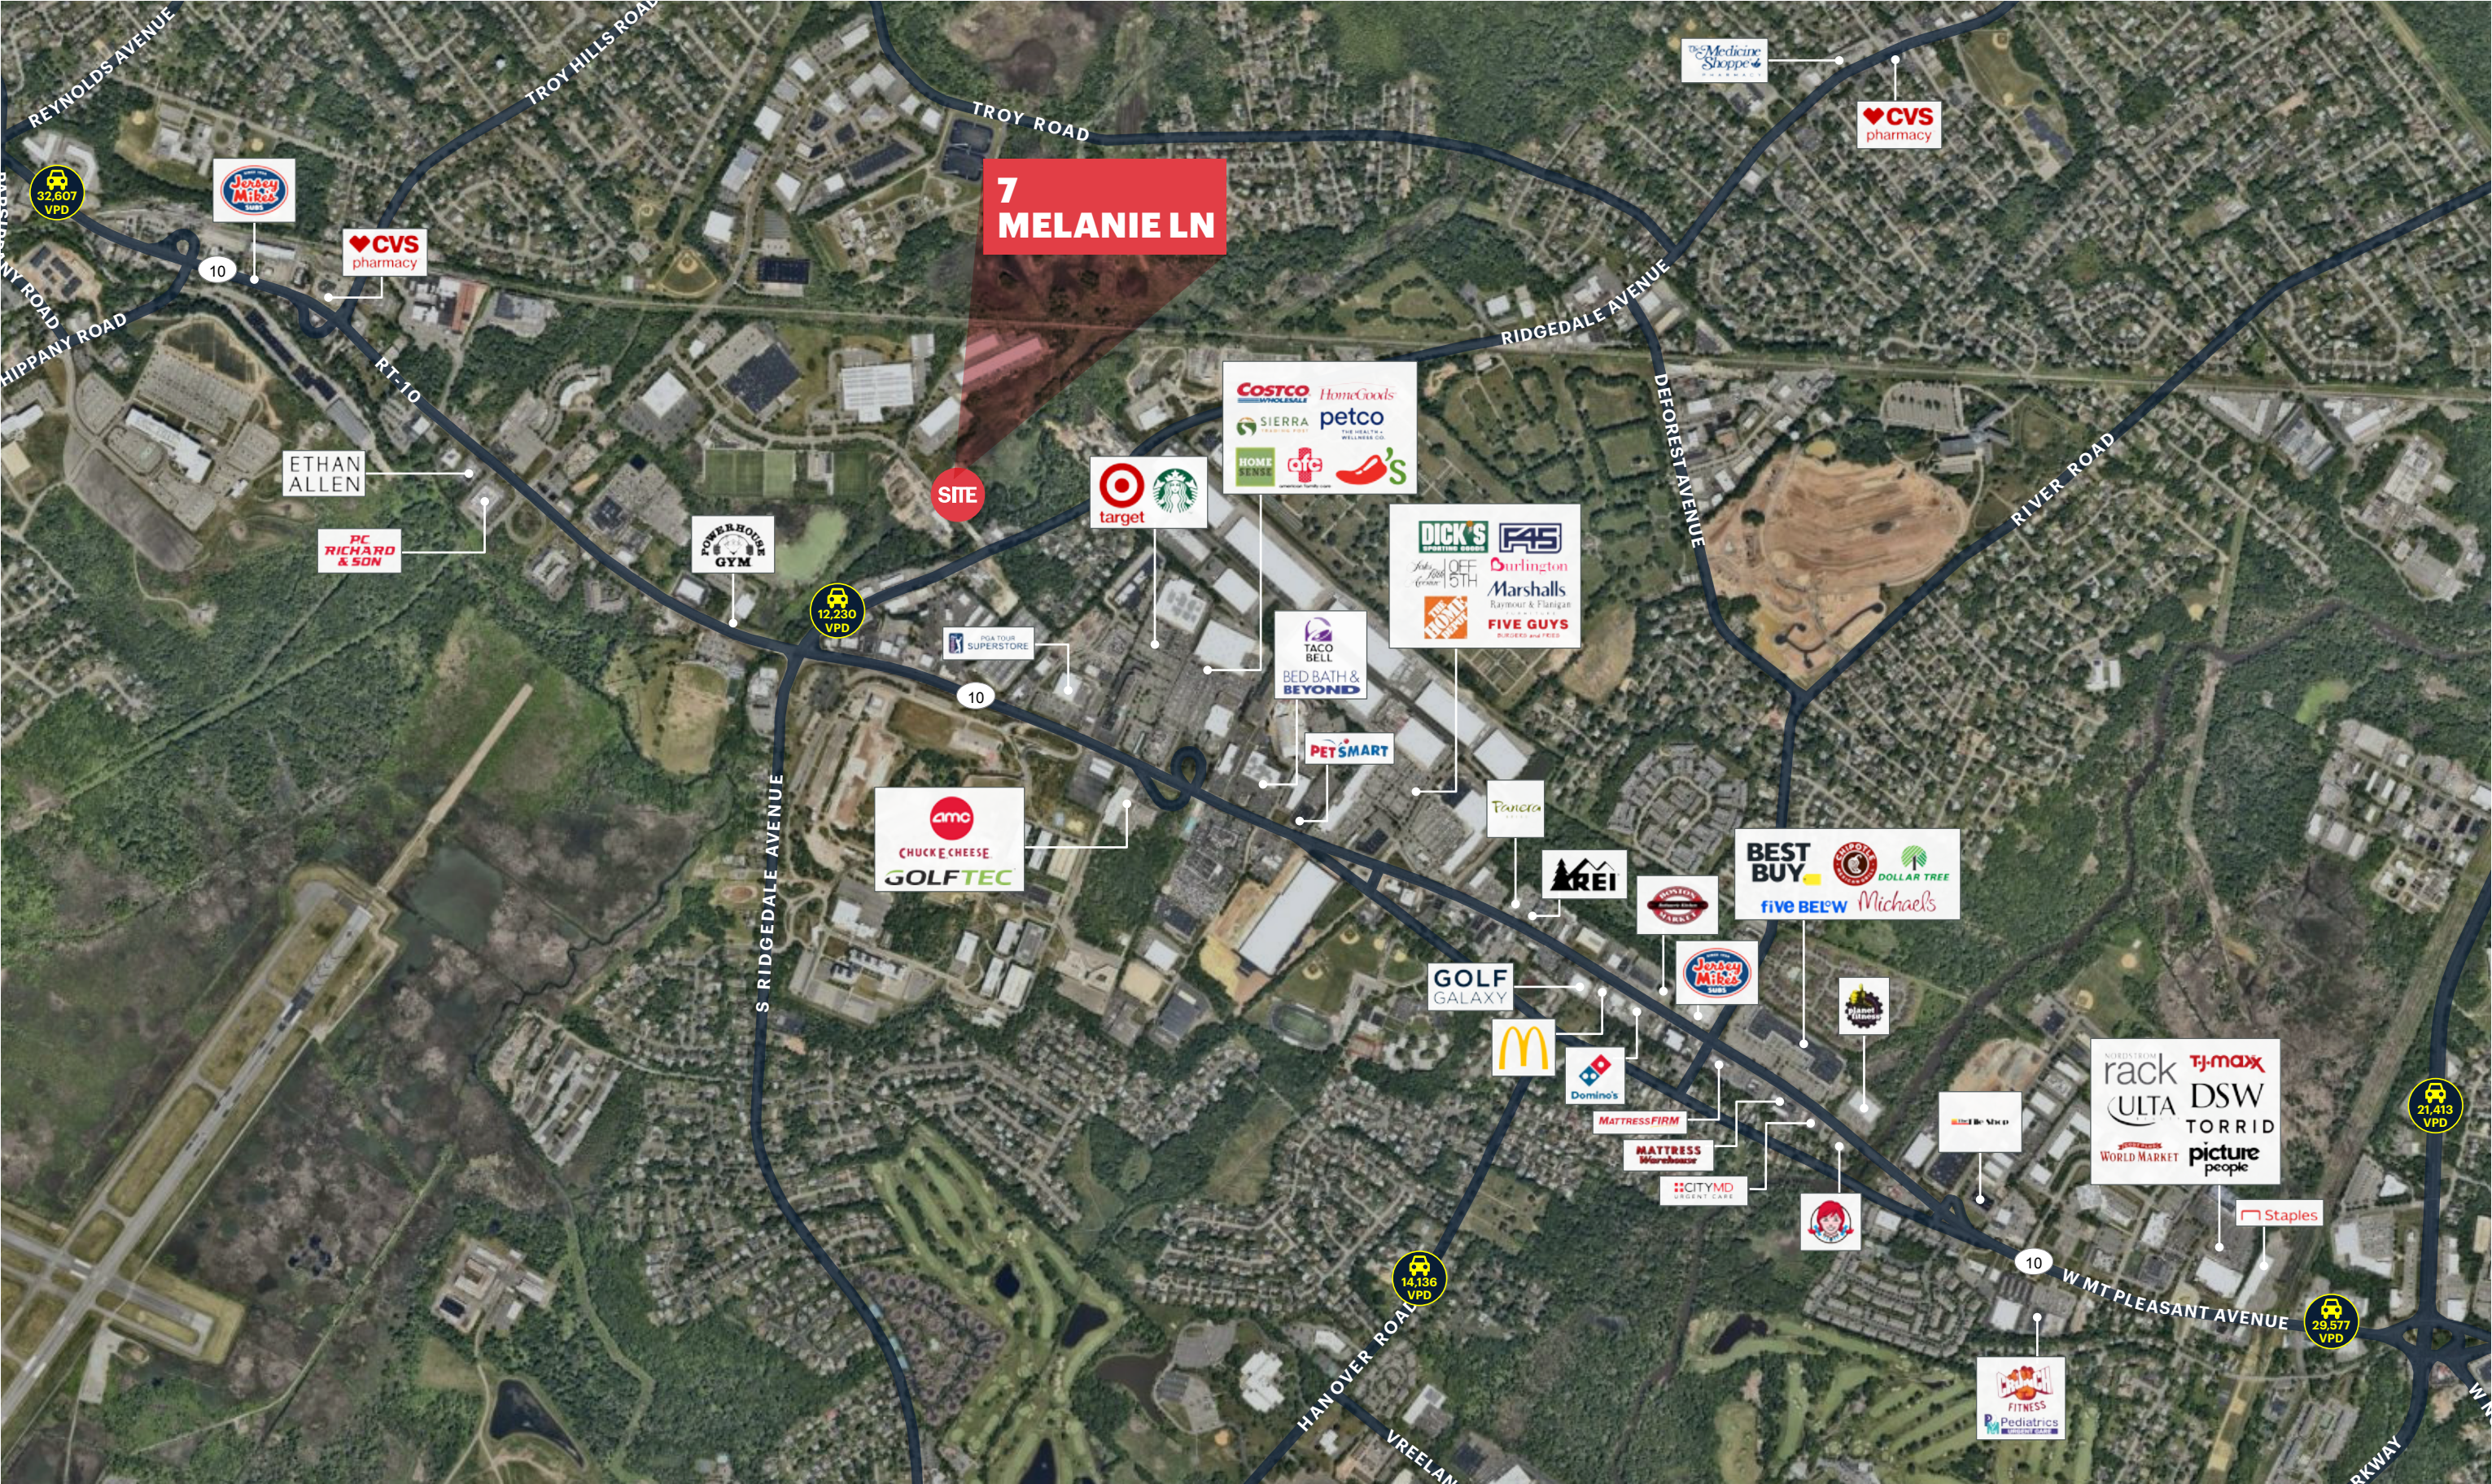

INDUSTRIAL/WAREHOUSE SPACE

EAST HANOVER, NJ

7 MELANIE LANE

SIZE

Inline 2,000 SF
+ Drive Thru

ASKING RENT

\$3,300/month

NEIGHBORS

MARKET AERIAL

LOW LEVEL AERIAL

DEMOGRAPHICS

1 MILE RADIUS

POPULATION

2,565

HOUSEHOLDS

981