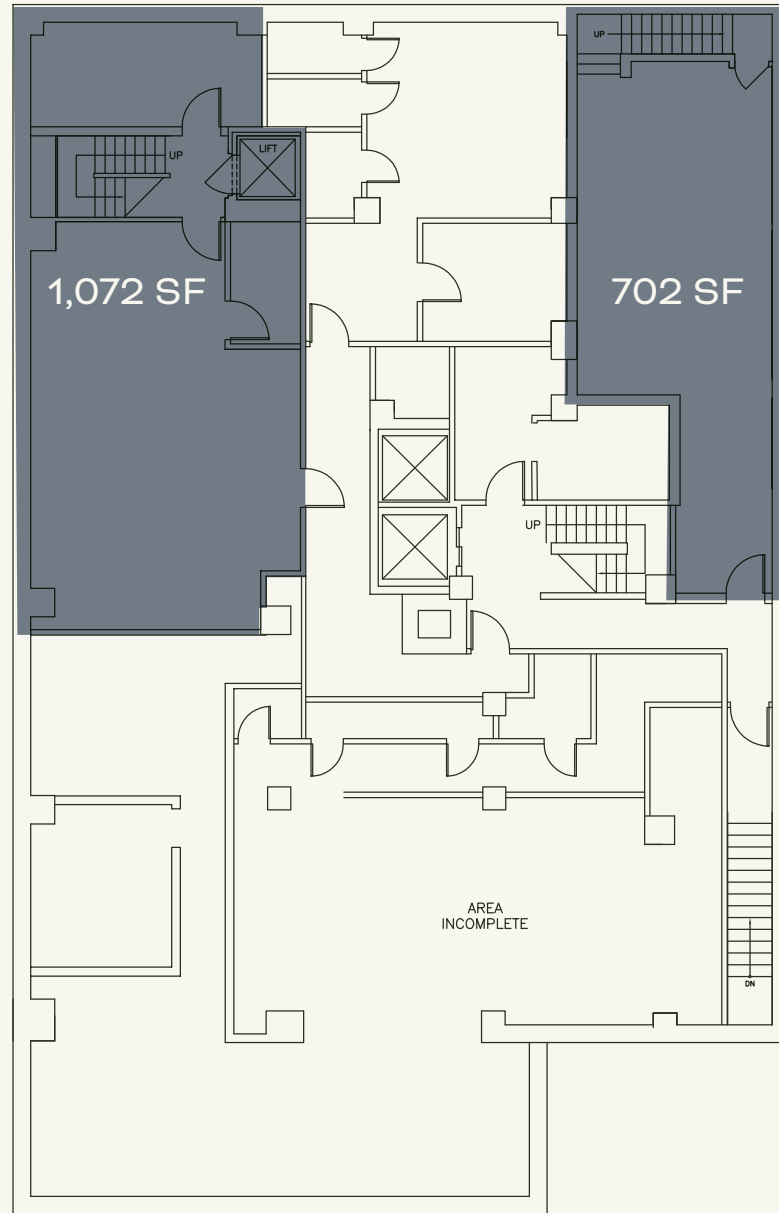

772
MADISON
AVENUE

UPPER EAST SIDE | NEW YORK, NY

Oscar de la Renta

RESORT 2019 COLLECTION
SEPTEMBER 10-12

THE SPACE

Located on the northwest corner of Madison Avenue and 66th Street, this luxe corner with over 110 linear feet of wraparound frontage makes a powerful brand statement.

GROUND FLOOR

LOWER LEVEL

FLOOR PLANS

Ground Floor	3,750 SF
Lower Level	1,774 SF
Frontage	60 FT on Madison Avenue 50 FT on East 66th Street
Currently	Oscar de la Renta
Possession	January 1, 2024
Rent	Upon request
Term	Long Term
Prime corner on Madison Avenue, move-in ready retail	