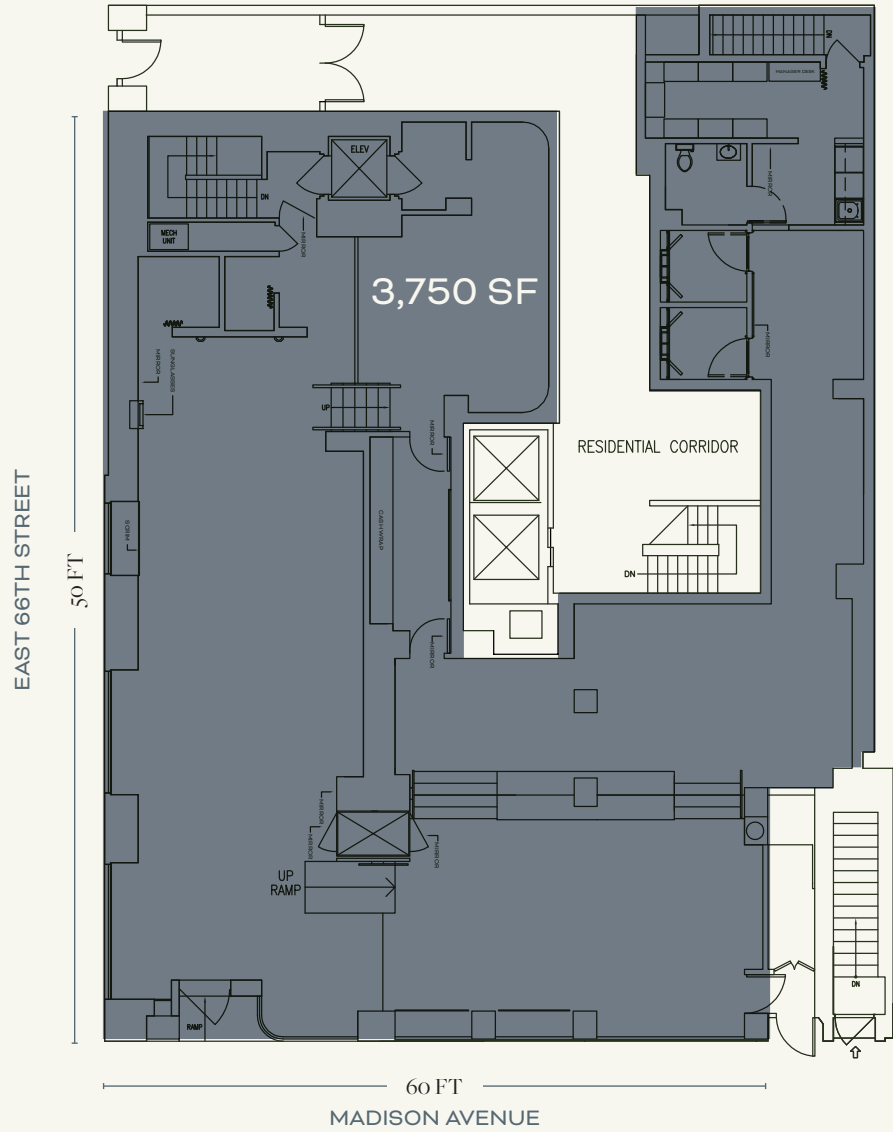

772
MADISON
AVENUE

UPPER EAST SIDE | NEW YORK, NY

Oscar de la Renta

RESORT 2019 COLLECTION
SEPTEMBER 10-12

THE SPACE

Located on the northwest corner of Madison Avenue and 66th Street, this luxe corner with over 110 linear feet of wraparound frontage makes a powerful brand statement.

GROUND FLOOR

LOWER LEVEL

FLOOR PLANS

Ground Floor	3,750 SF
Lower Level	1,774 SF
Frontage	60 FT on Madison Avenue 50 FT on East 66th Street
Currently	Oscar de la Renta
Possession	January 1, 2024
Rent	Upon request
Term	Long Term
Prime corner on Madison Avenue, move-in ready retail	