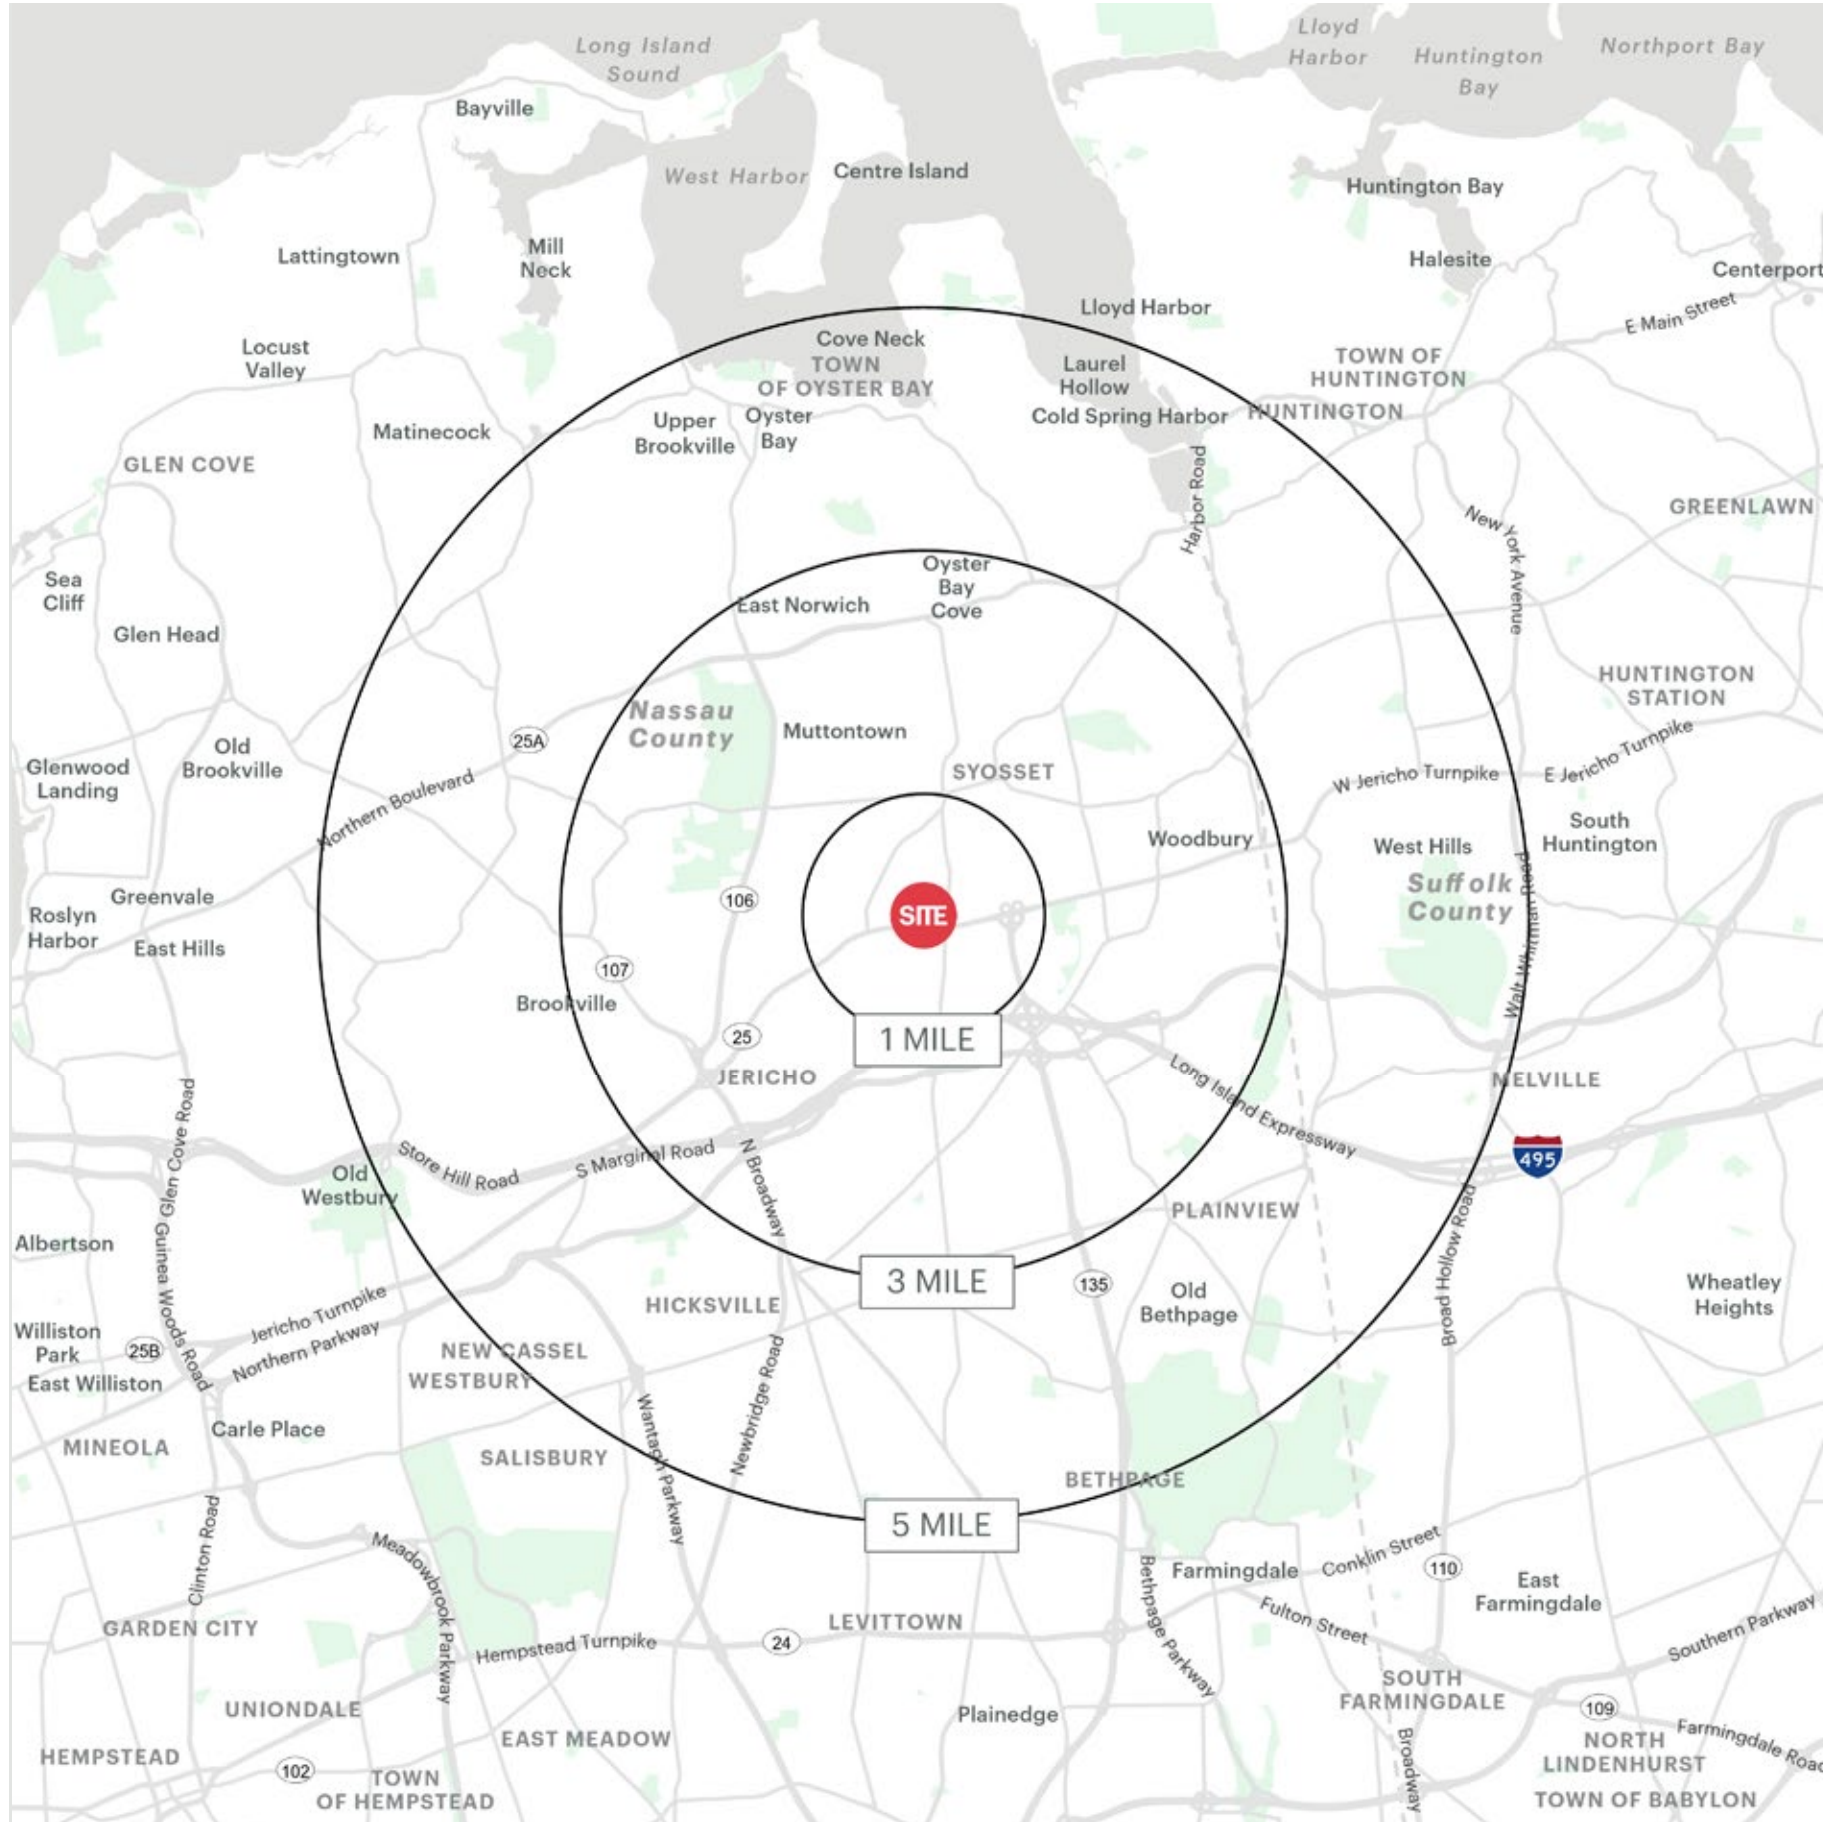

# AREA DEMOGRAPHICS

271 JERICHO TURNPIKE SYOSSET, NEW YORK