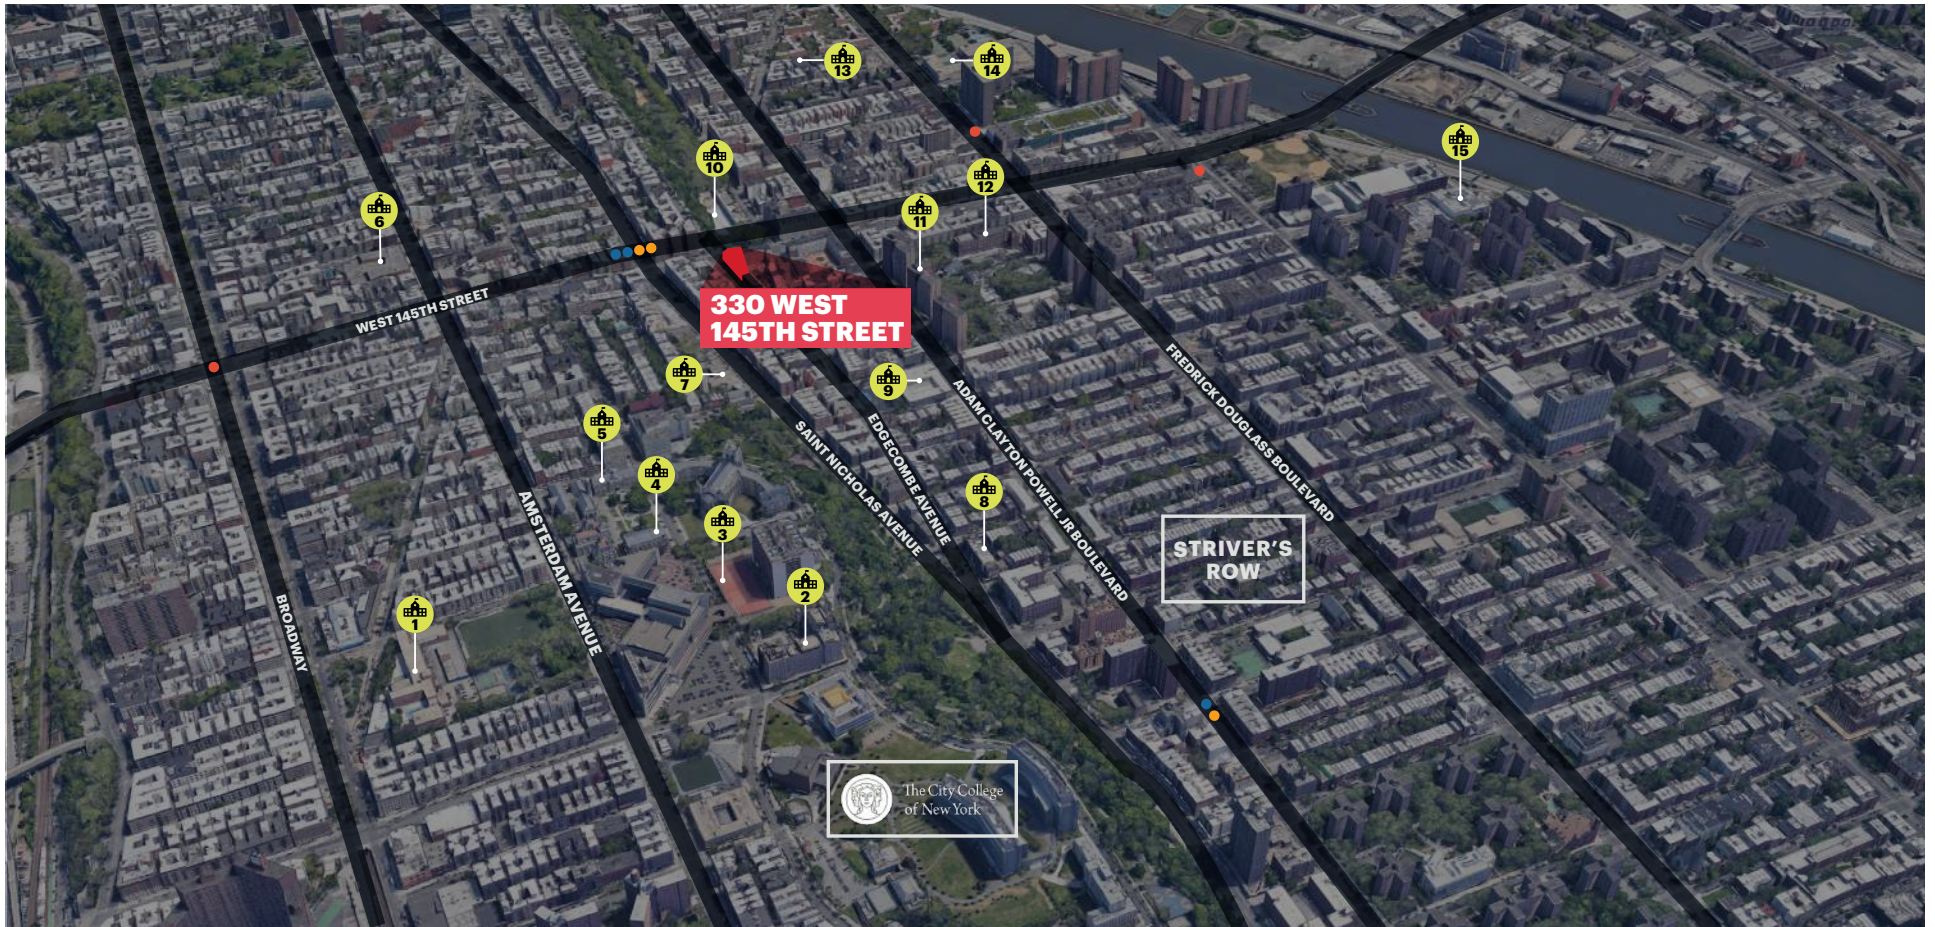

COMMENTS

1 block from the A,C,B,D trains (145th St Station)

Annual Ridership - 7.4 Million

Across the street from Jackie Robinson Park

Blocks from The City College of New York

Across from The Langston, Gotham's luxury condo building

TRANSPORTATION

2019 Ridership Report

145th Street

A C B D

Annual 7,464,653
Weekday 22,937
Weekend 29,978

145th Street

3

Annual 954,825
Weekday 3,193
Weekend 2,610

145th Street

1

Annual 2,936,613
Weekday 9,219
Weekend 10,714

SCHOOL ZONE MAP

SUBWAY STATIONS= 1 3 A C B D SCHOOLS=

SCHOOL ZONE INFORMATION

- | | | | |
|---|--|---|---|
| <p>1 PS 192 Jacob H Schiff:
PK-5 with 309 students</p> <p>2 A Philip Randolph Campus High School:
9-12 with 1,457 students</p> <p>3 The Grove School of Engineering:
3,500 students enrolled</p> <p>4 The City College of New York:
3,500 students enrolled</p> | <p>5 High School Math Science and Engineering at CCNY: 9-12 with 477 students</p> <p>6 PS 153 Adam Clayton Powell:
PK-5 with 756 students</p> <p>7 Harlem School of The Arts:
Ages 2-18 with 3,900 students</p> <p>8 Mott Hall High School:
9-12 with 251 students</p> | <p>9 PS 123 Mahalia Jackson:
PK-8 with 463 students</p> <p>Success Academy Charter School Harlem 5:
K-4 with 409 students</p> <p>10 Jackie Robinson Recreation Center</p> <p>11 Children's Aid Drew Hamilton Learning Center:
EL, 3K, PK with 85 students</p> | <p>12 PS 194 Countee Cullen:
PK-5 with 189 students</p> <p>13 Frederick Douglass Academy:
6-12 with 1,409 students</p> <p>14 Thurgood Marshall Academy Lower School: K-5 with 221 students</p> <p>15 Global Community Charter School:
K-5, Ungraded with 450 students</p> |
|---|--|---|---|