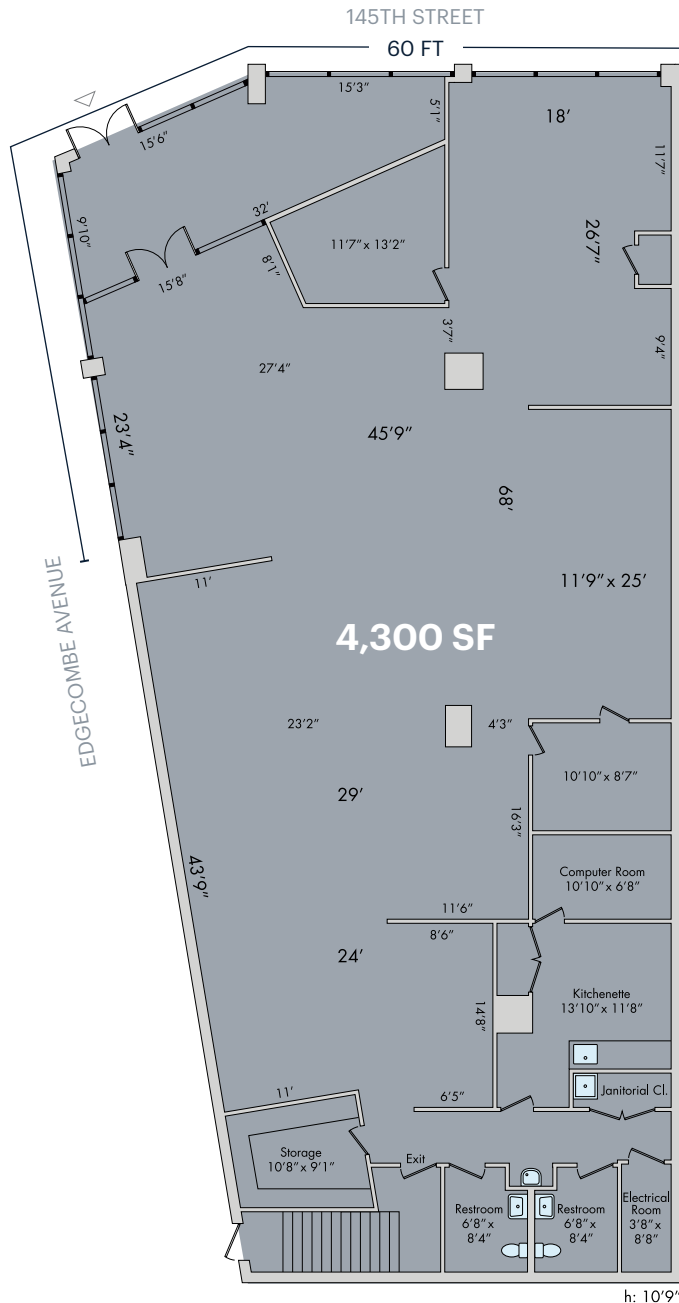

RETAIL/OFFICE/MEDICAL

330 WEST 145TH STREET

Southeast corner of Edgecombe Avenue and 145th Street

HARLEM

MANHATTAN | NY

4,300 SF

Available for Lease

SPACE DETAILS

GROUND FLOOR

LOCATION

Southeast corner of Edgcombe Avenue and 145th Street

SIZE

Ground Floor 4,300 SF

FRONTAGE

Over 60 FT wrap around

ASKING RENT