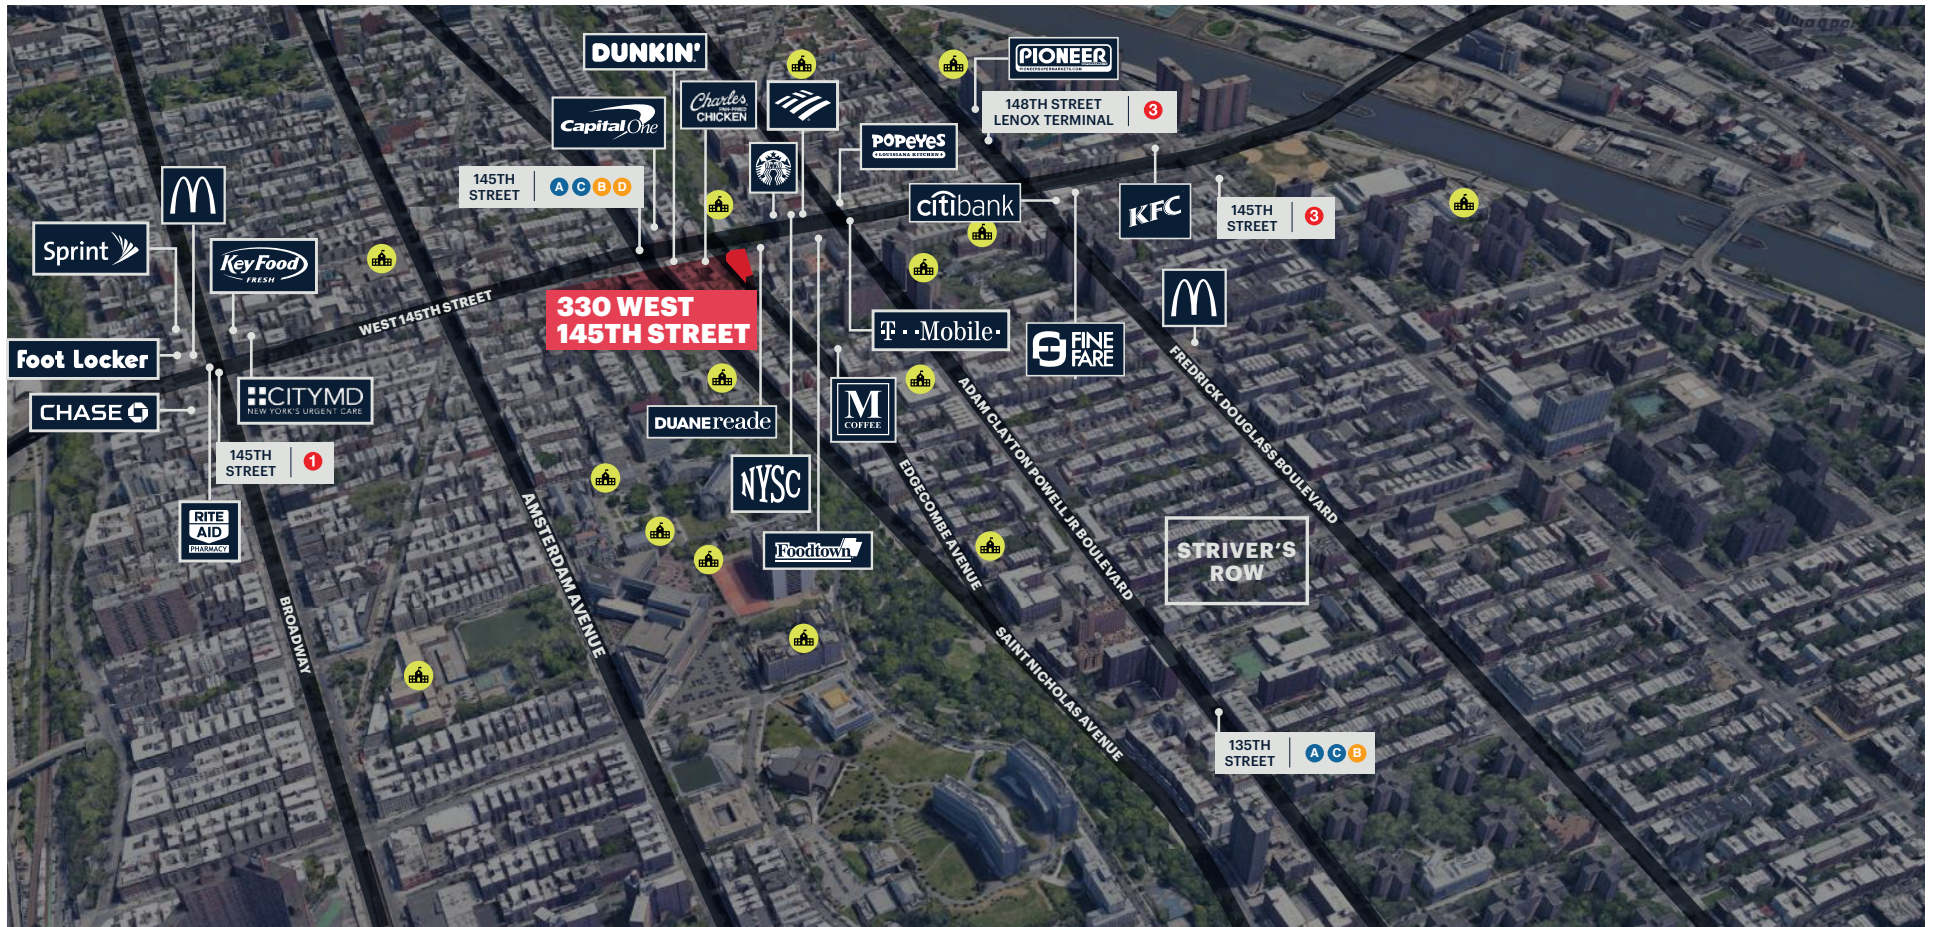

RETAIL MAP

SUBWAY STATIONS= 1 3 A C B D SCHOOLS=

CONTACT EXCLUSIVE AGENTS

JASON PENNINGTON

jpennington@ripcony.com
718.233.6565

JESSICA HEDRINGTON

jhedrington@ripcony.com
718.233.6565

PETER YOON

pyoon@ripcony.com
718.233.6565

32 Court Street
10th Floor
Brooklyn, NY 11201
718.233.6565

Please visit us at ripcony.com for more information

This information has been secured from sources we believe to be reliable, but we make no representations as to the accuracy of the information. References to square footage are approximate. Buyer must verify the information and bears all risk for any inaccuracies.