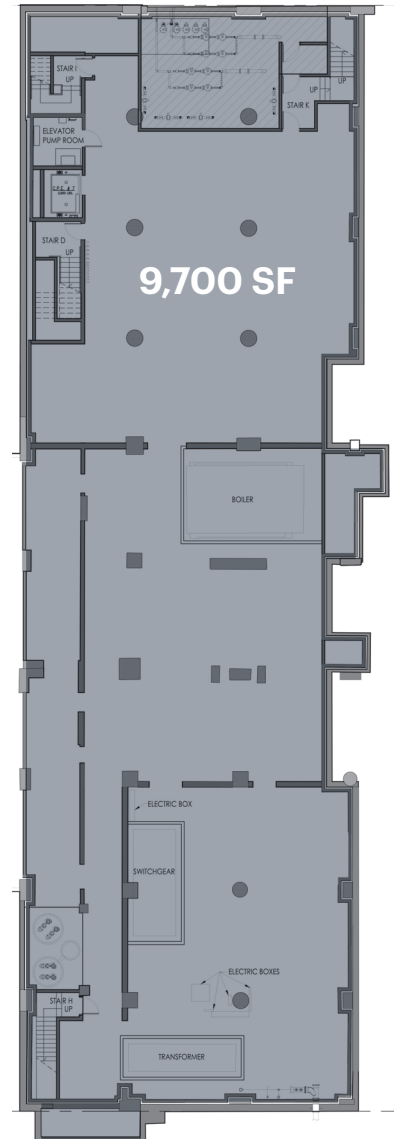

LOWER LEVEL

LOCATION

Block thru space spanning
Dutch Kills and Queens Streets

SIZE

Ground Floor   Approx. 4,550 SF
Lower Level   Approx. 9,700 SF
Outdoor Space   Approx. 2,500 SF

FRONTAGE

Dutch Kills Street   35 FT
Queens Street   15 FT

CEILING HEIGHTS

Ground Floor   10 FT
Lower Level   10-25 FT

ASKING RENT

Upon request

POSSESSION

Immediate

NEIGHBORS

Dutch Kills Bar, Food Cellar,
Jacx Food Hall, Levante,
Paris Baguette, Partners Coffee,
Sapps, Sweetgreen, Utopia Bagels,
Westville, Xian Famous Foods

COMMENTS

Unique space in LIC ideal for
all creative uses

Large, private outdoor space

Elevator in place, exclusively
for retail use

Space cannot be divided

Ideal for fitness, entertainment,
and school uses

TRANSPORTATION

2024 Ridership Report

Queens Plaza   **E M R**
Annual   4,178,609
Weekday   12,896
Weekend   16,456

Court Square   **7 E M G**
Annual   6,032,857
Weekday   19,048
Weekend   21,668

CONTACT EXCLUSIVE AGENT

ERIC FISHER | efisher@ripcony.com | 914.393.5564

RIPCO
REAL ESTATE

ROCKROSE

32 Court Street 10th Floor Brooklyn, NY 11201 | 718.233.6565

Please visit us at ripcony.com for more information

This information has been secured from sources we believe to be reliable, but we make no representations as to the accuracy of the information. References to square footage are approximate. Buyer must verify the information and bears all risk for any inaccuracies.