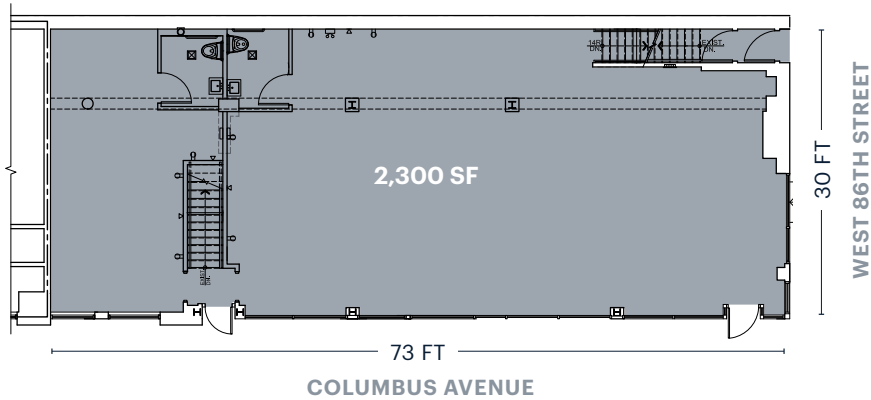

RETAIL SPACE

541-547 COLUMBUS AVENUE

Northeast corner of 86th Street and Columbus Avenue

UPPER WEST SIDE

NEW YORK | NY

2,300 SF
Available for Lease

SPACE DETAILS

GROUND FLOOR

GROUND FLOOR PROPOSED DIVISIONS

BASEMENT

LOCATION

Northeast corner of 86th Street and Columbus Avenue

SIZE

| | |
|--------------|-----------|
| Ground Floor | 2,300 SF* |
| Space A: | 500 SF |
| Space B | 600 SF |
| Space C | 1,200 SF |
| Basement | Full |

*Divisible

FRONTAGE

| | |
|------------------|-------|
| Columbus Avenue | 73 FT |
| West 86th Street | 23 FT |

CEILING HEIGHTS

| | |
|--------------|------------|
| Ground Floor | 14 FT 5 IN |
|--------------|------------|