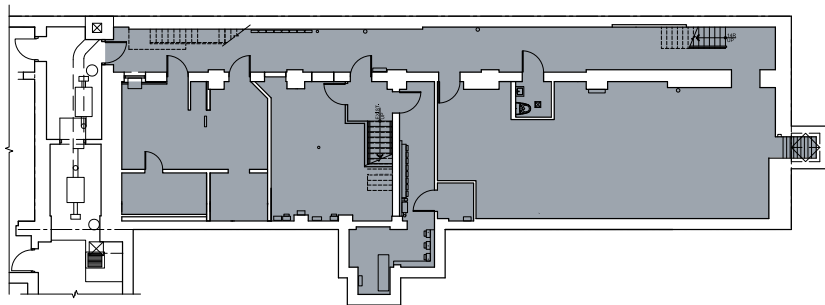

RETAIL SPACE

541-547 COLUMBUS AVENUE

Northeast corner of 86th Street and Columbus Avenue

UPPER WEST SIDE

NEW YORK | NY

2,300 SF
Available for Lease

SPACE DETAILS

GROUND FLOOR

GROUND FLOOR PROPOSED DIVISIONS

BASEMENT

LOCATION

Northeast corner of 86th Street and Columbus Avenue

SIZE

| | |
|--------------|-----------|
| Ground Floor | 2,300 SF* |
| Space A: | 500 SF |
| Space B | 600 SF |
| Space C | 1,200 SF |
| Basement | Full |

*Divisible

FRONTAGE

| | |
|------------------|-------|
| Columbus Avenue | 73 FT |
| West 86th Street | 23 FT |

CEILING HEIGHTS

| | |
|--------------|------------|
| Ground Floor | 14 FT 5 IN |
|--------------|------------|