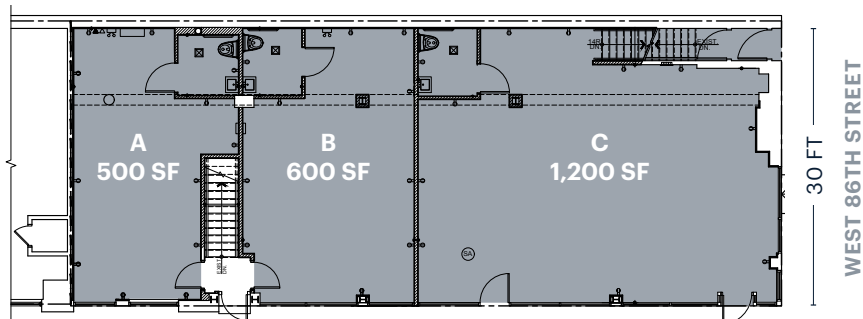

RETAIL SPACE

541-547 COLUMBUS AVENUE

Northeast corner of 86th Street and Columbus Avenue

UPPER WEST SIDE

NEW YORK | NY

2,300 SF
Available for Lease

SPACE DETAILS

GROUND FLOOR

GROUND FLOOR PROPOSED DIVISIONS

BASEMENT

LOCATION

Northeast corner of 86th Street and Columbus Avenue

SIZE

| | |
|--------------|-----------|
| Ground Floor | 2,300 SF* |
| Space A: | 500 SF |
| Space B | 600 SF |
| Space C | 1,200 SF |
| Basement | Full |

*Divisible

FRONTAGE

| | |
|------------------|-------|
| Columbus Avenue | 73 FT |
| West 86th Street | 23 FT |

CEILING HEIGHTS

| | |
|--------------|------------|
| Ground Floor | 14 FT 5 IN |
|--------------|------------|